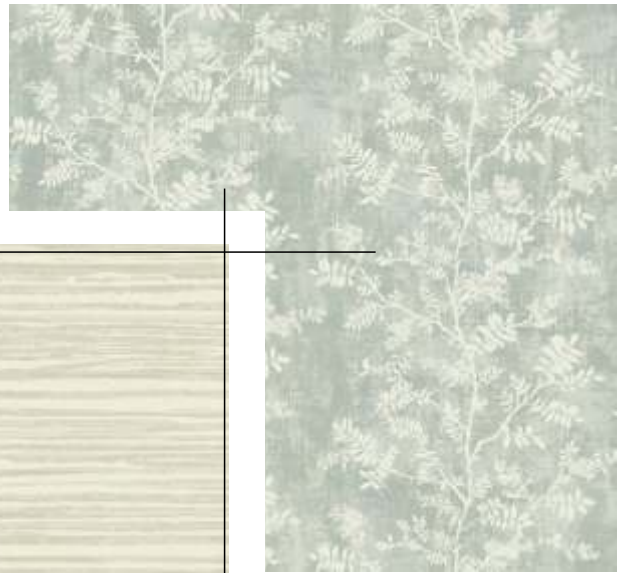

NATURALUX

NATURALUX

Modern, Luxurious & Elegant INTERIOR COLLECTION

Made in USA
by
Wall Quest

Paper type : Pure Paper

Roll size

27 inches/ 8.23meter=60.75sq.ft.

20.5 inches/ 10.05meter=56.375sq.ft.