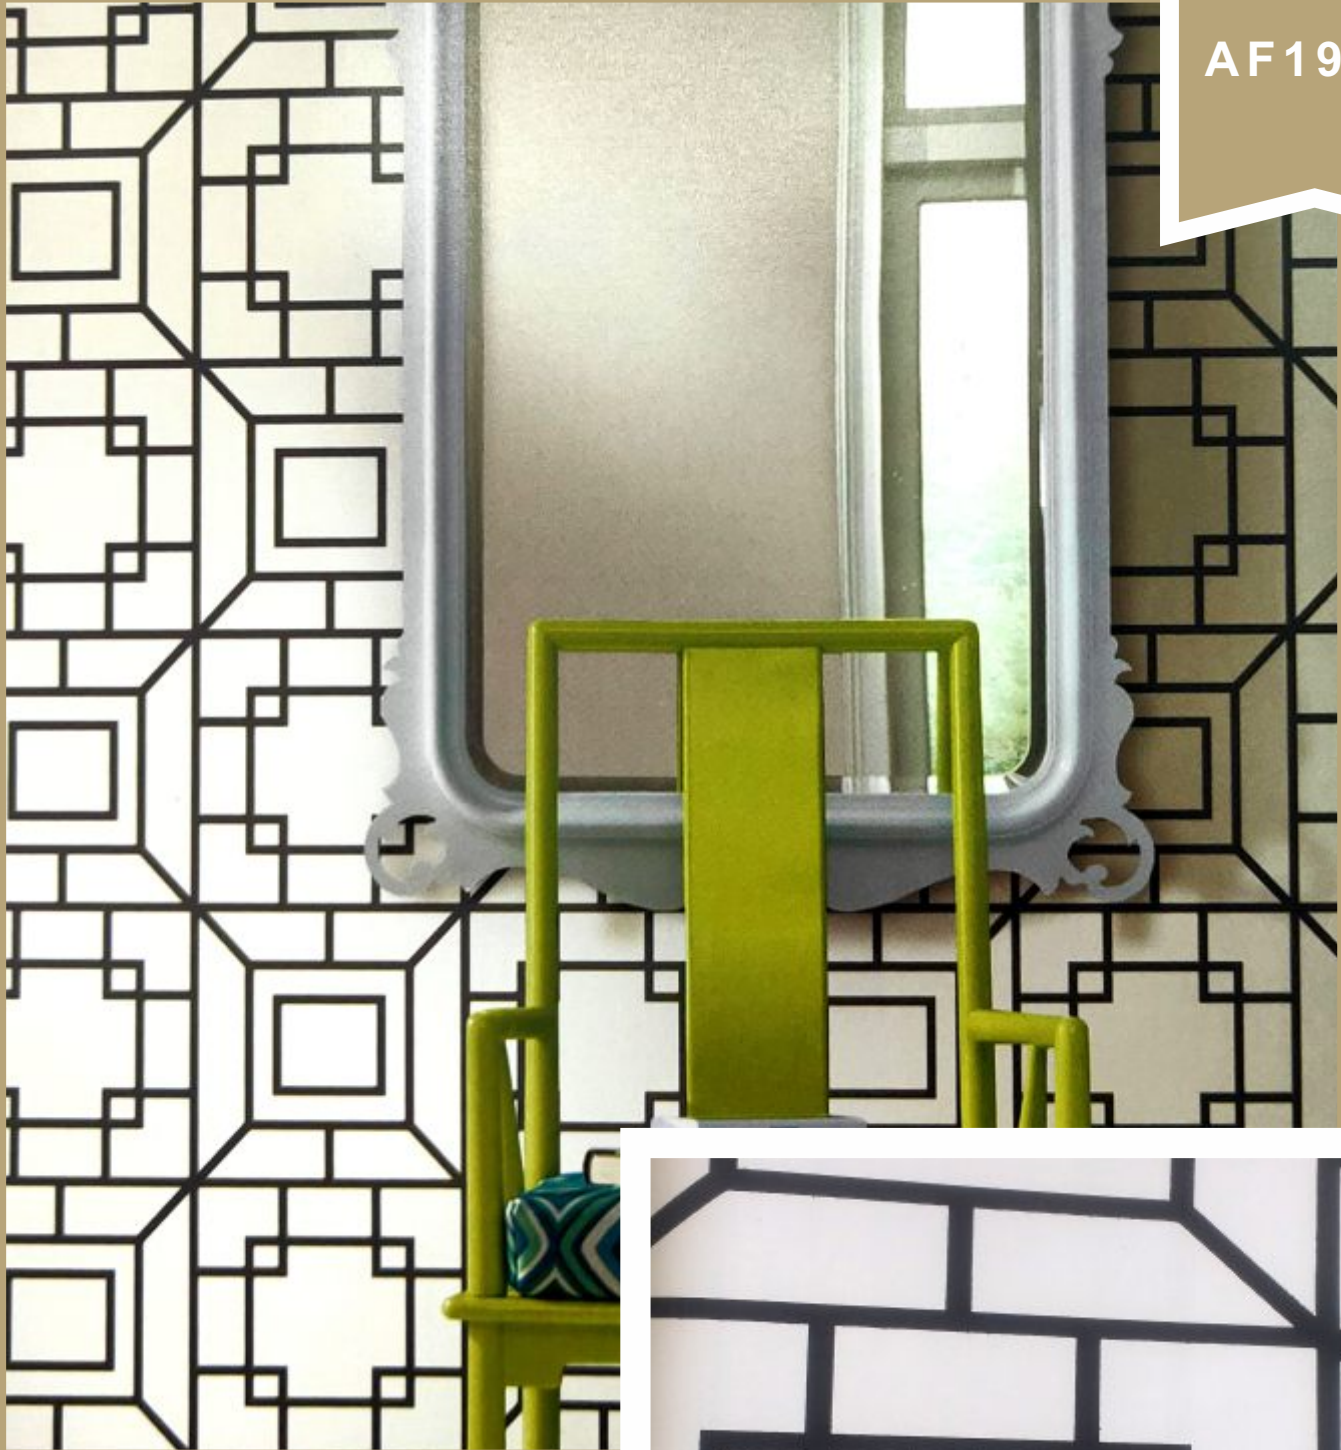

ASHFORD WHITES

AF1967

STC®
P L A T I N U M