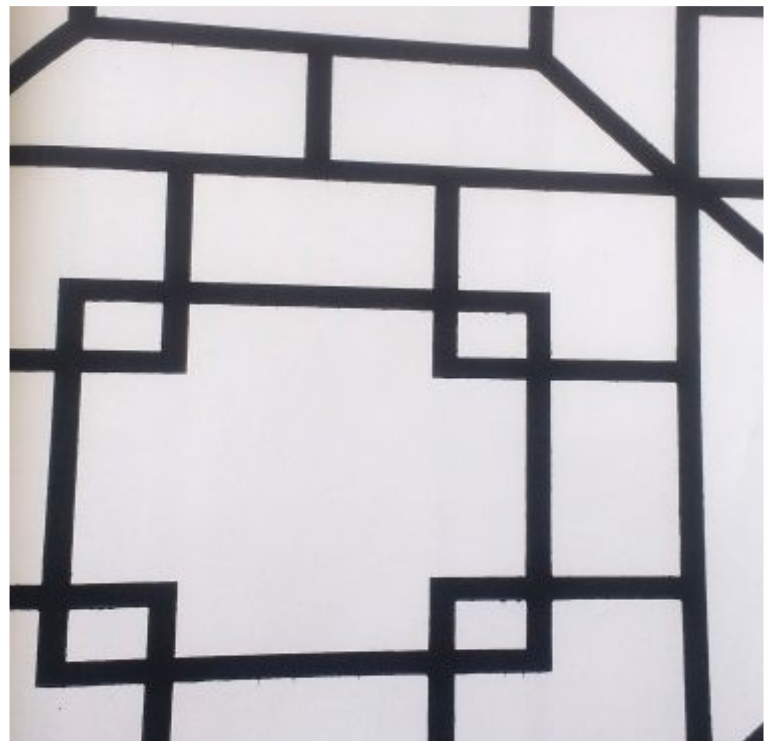

ASHFORD WHITES

AF1967

STC®
P L A T I N U M