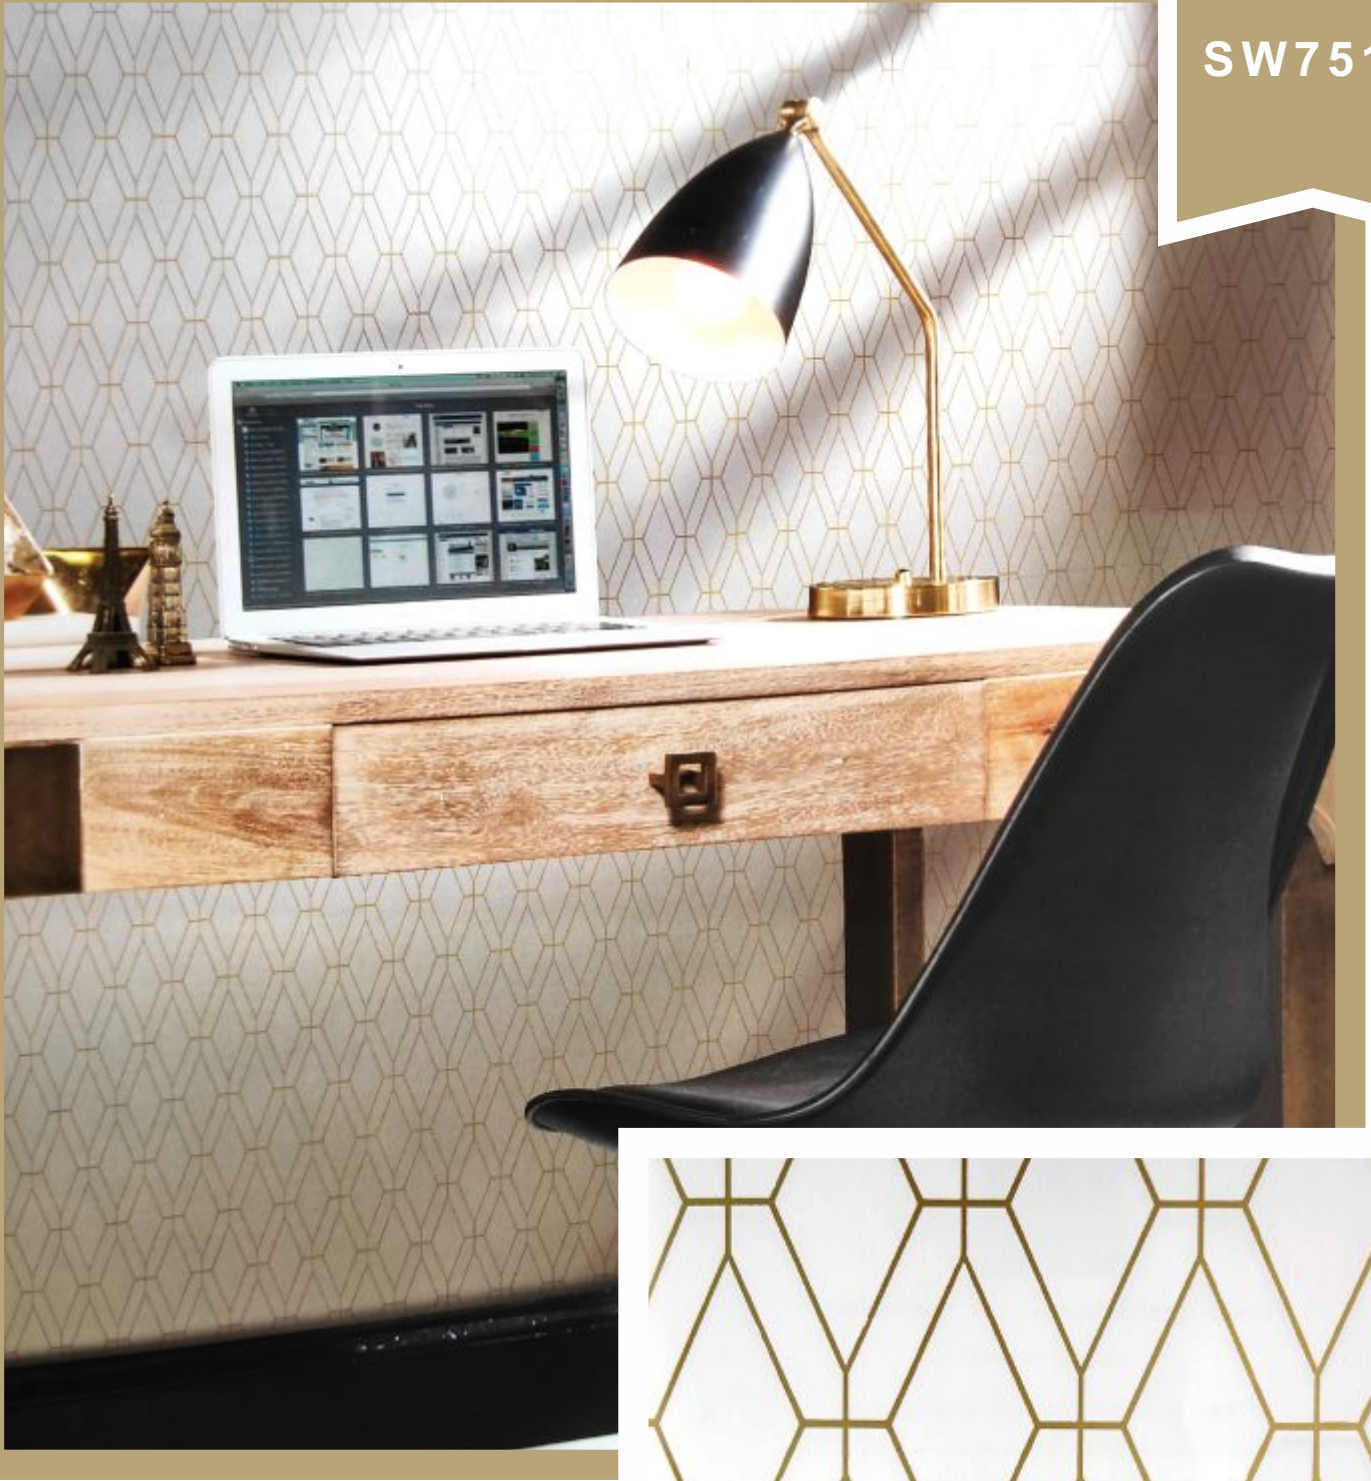

ASHFORD WHITES

SW7519

STC®
P L A T I N U M