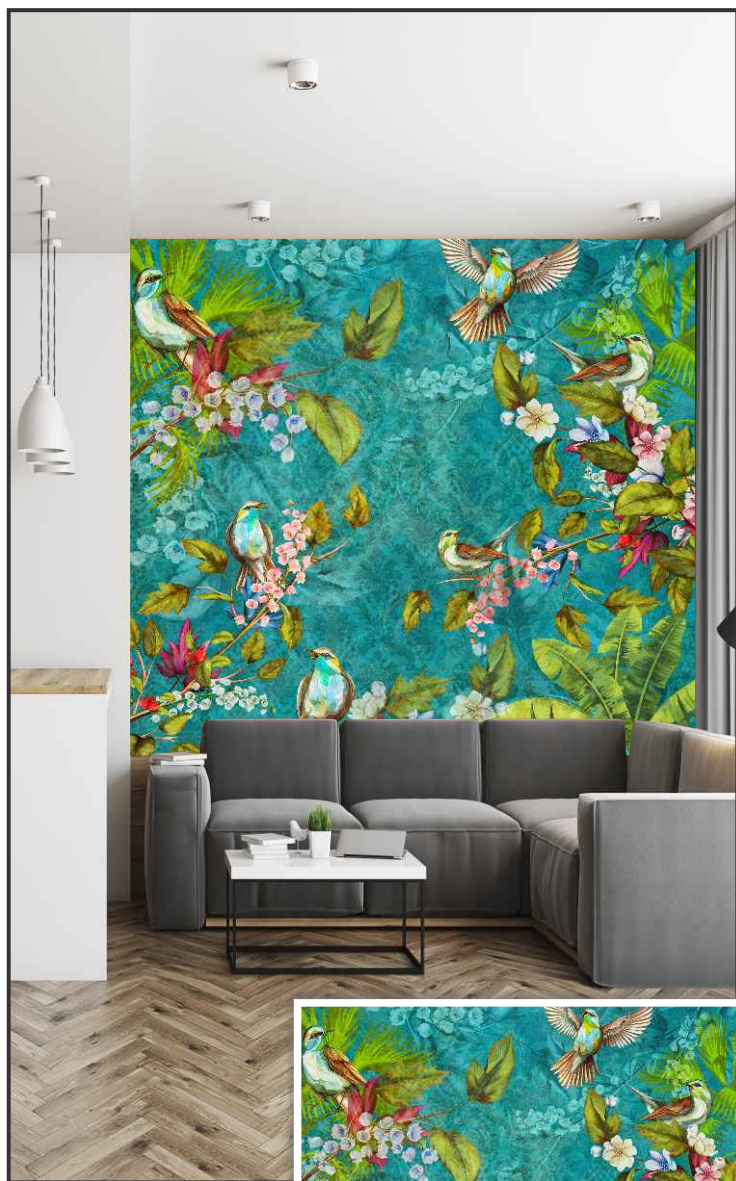

STC

CREATIVE ART

PRESENTS

Bohemian

SERIES - I

CUSTOMIZED WALLPAPER

ENCHANTED GARDEN

STC-WP-001

BIRDS OF PARADISE

STC-WP-002

FROZEN IN TIME

STC-WP-003

ENLIGHTENED

STC-WP-004

FLAURA AND FAUNA

STC-WP-005