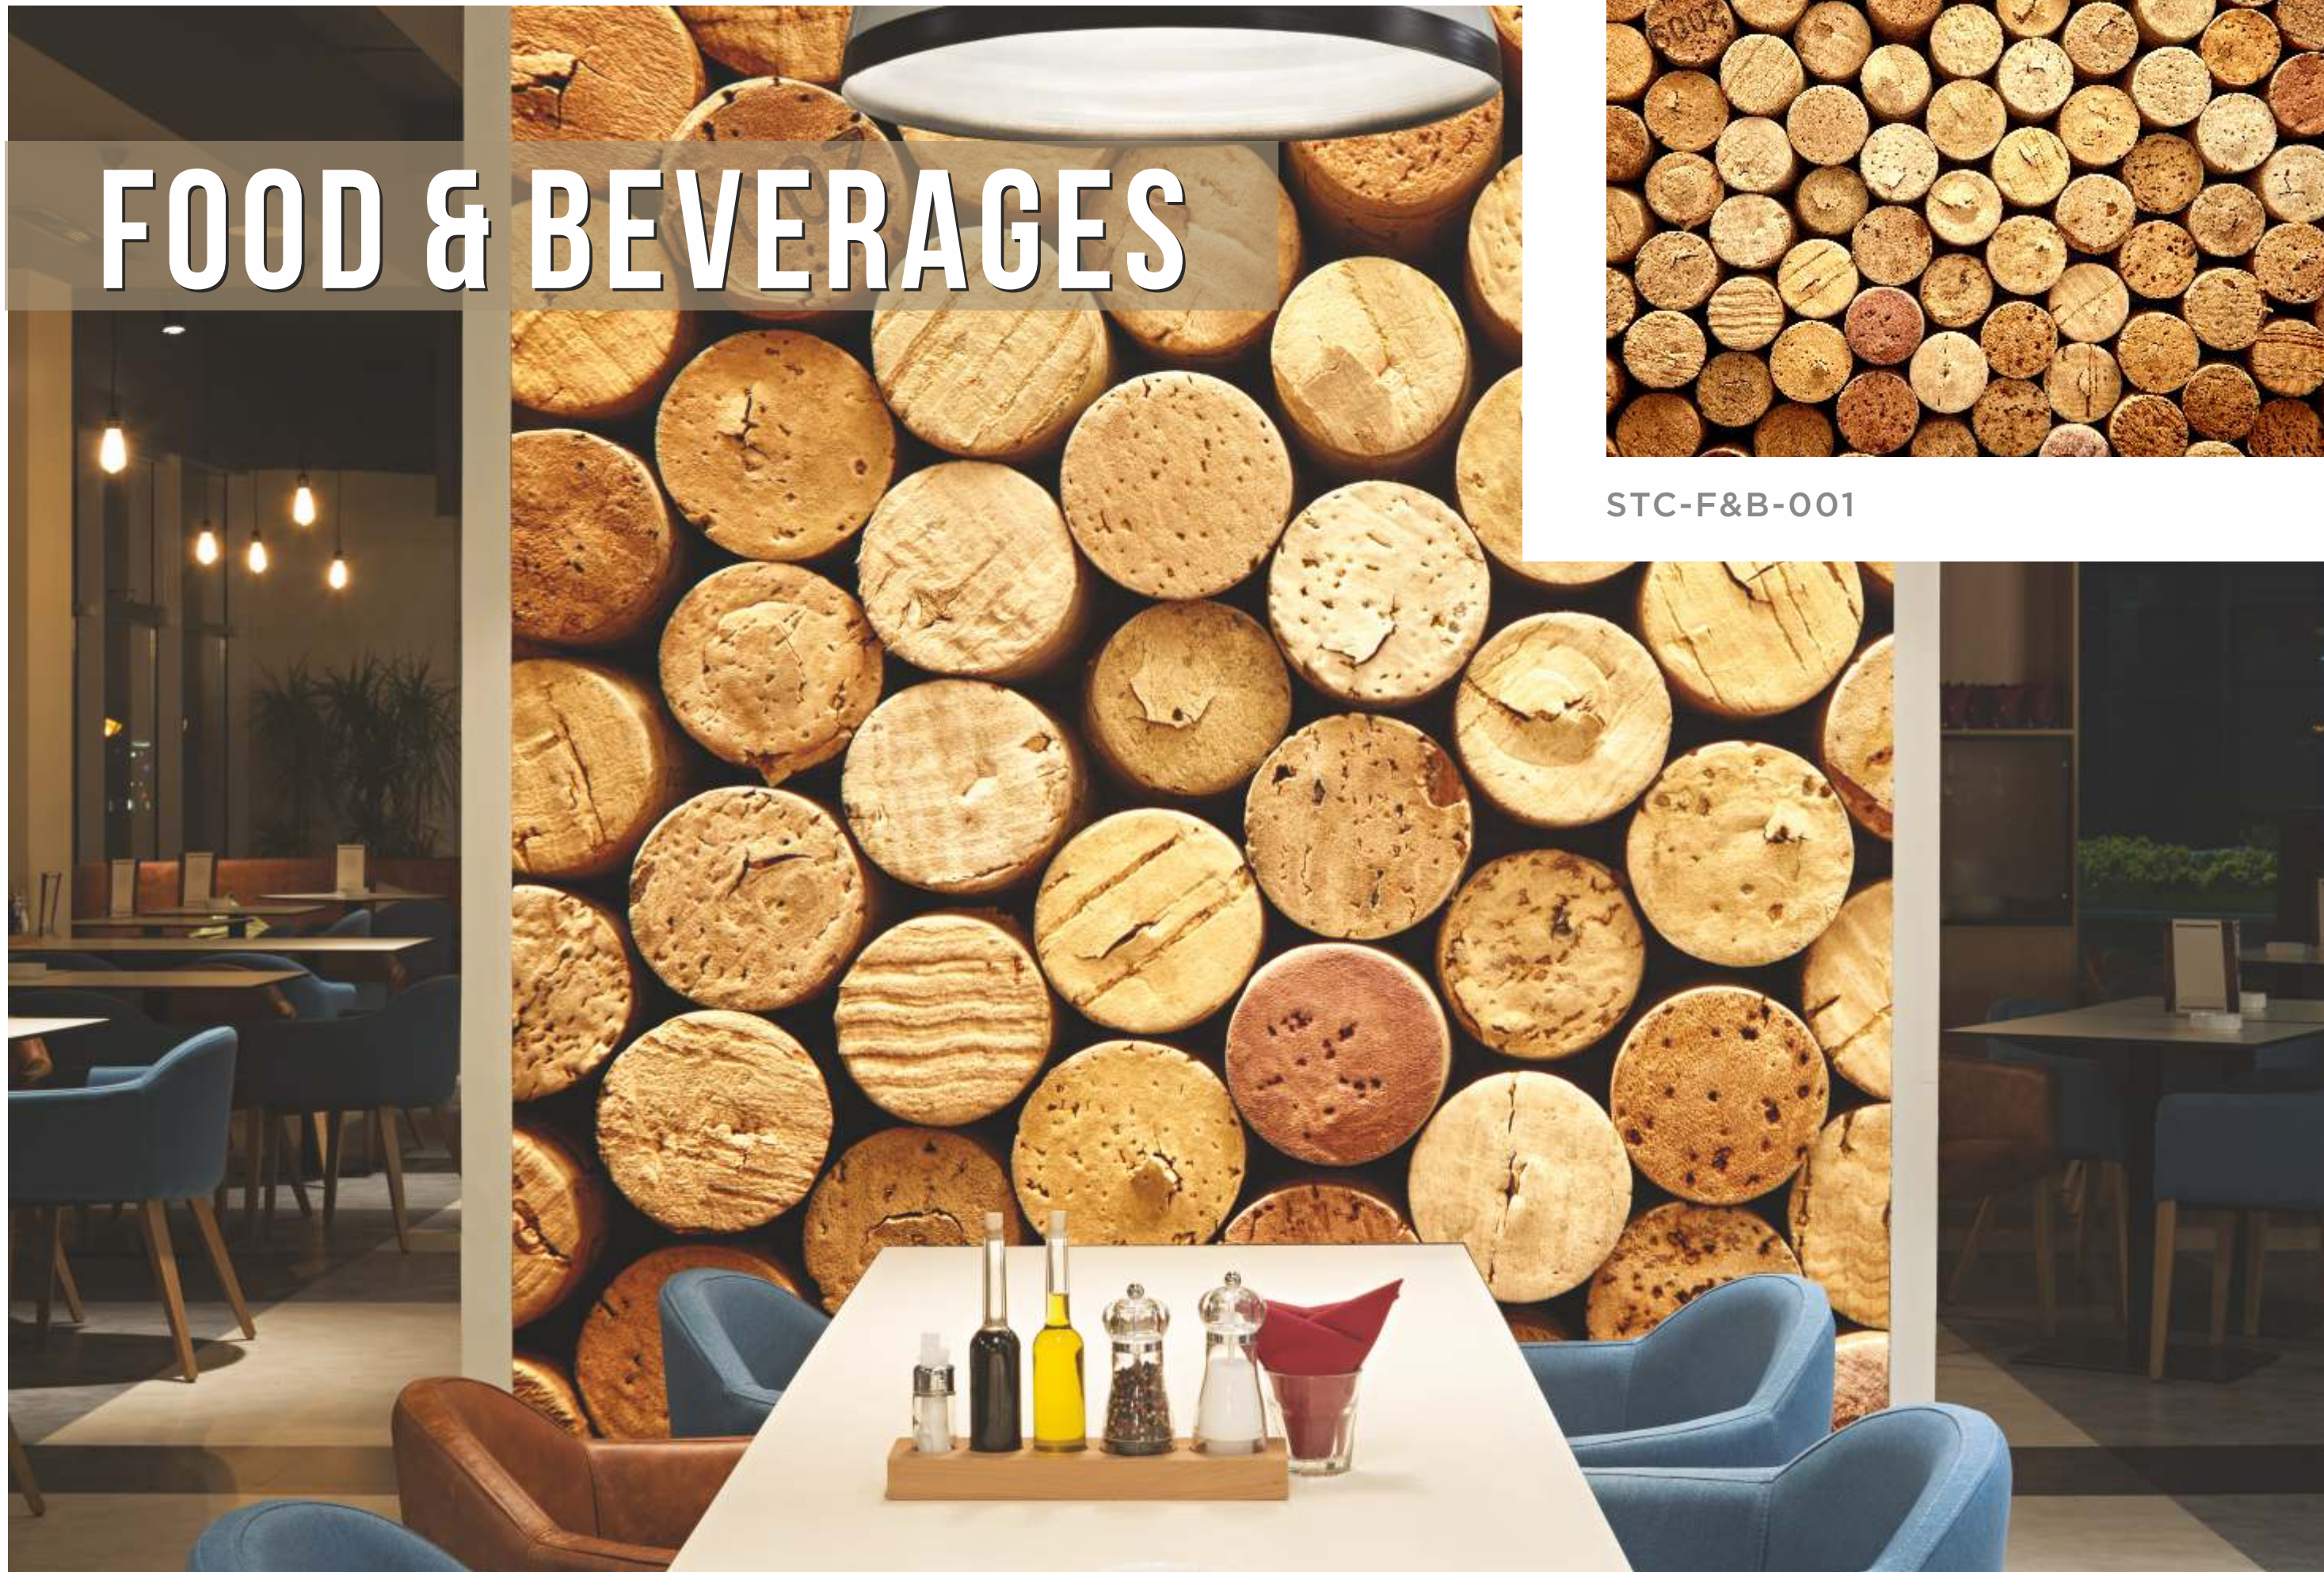

GENESIS

VOLUME 1

CUSTOMISED WALLCOVERINGS

STC

CREATIVE ART

FOOD & BEVERAGES

STC-F&B-001

All images are also available in monochrome, black & white and mirrored. There might be slight variation in colours in actual print.