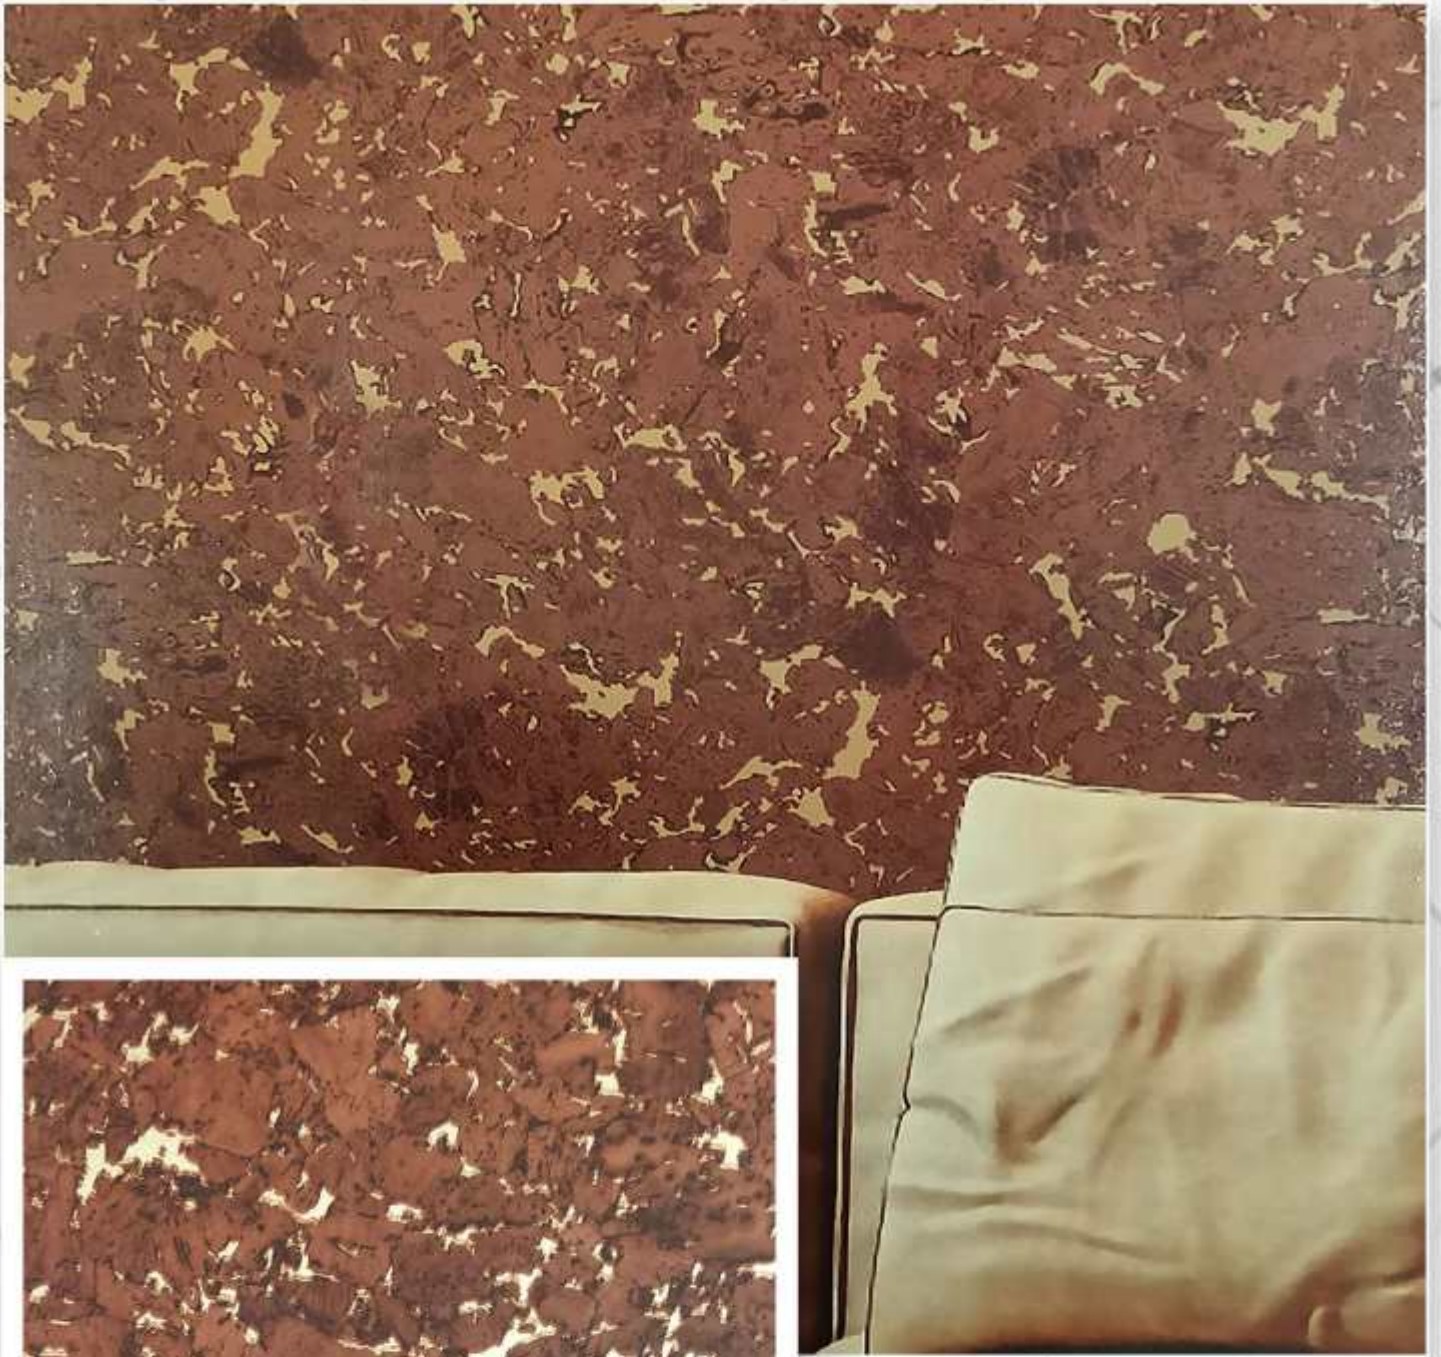

STC®
WALLPAPER

MV1009