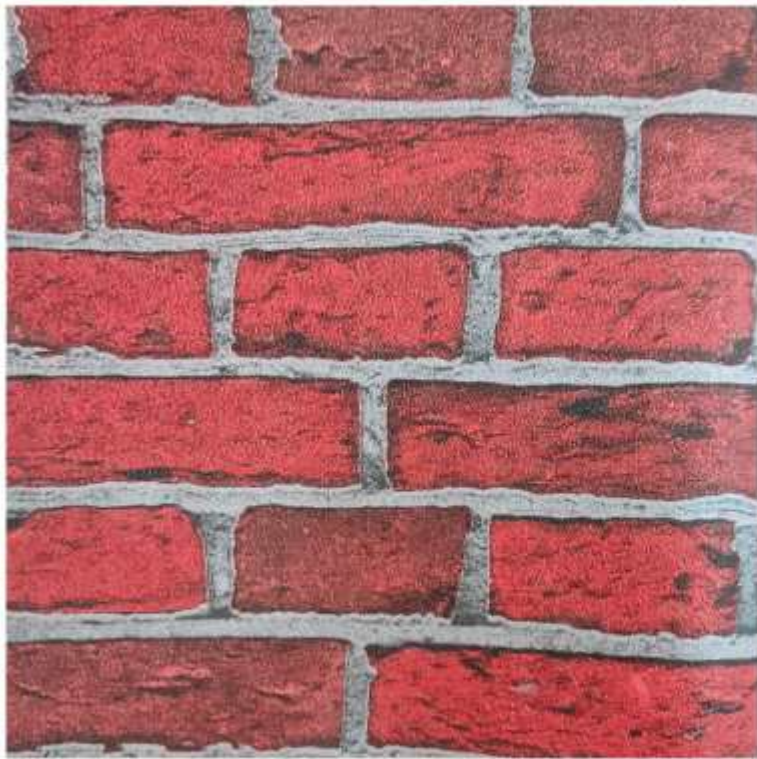

STC®
WALLPAPER

MV6003