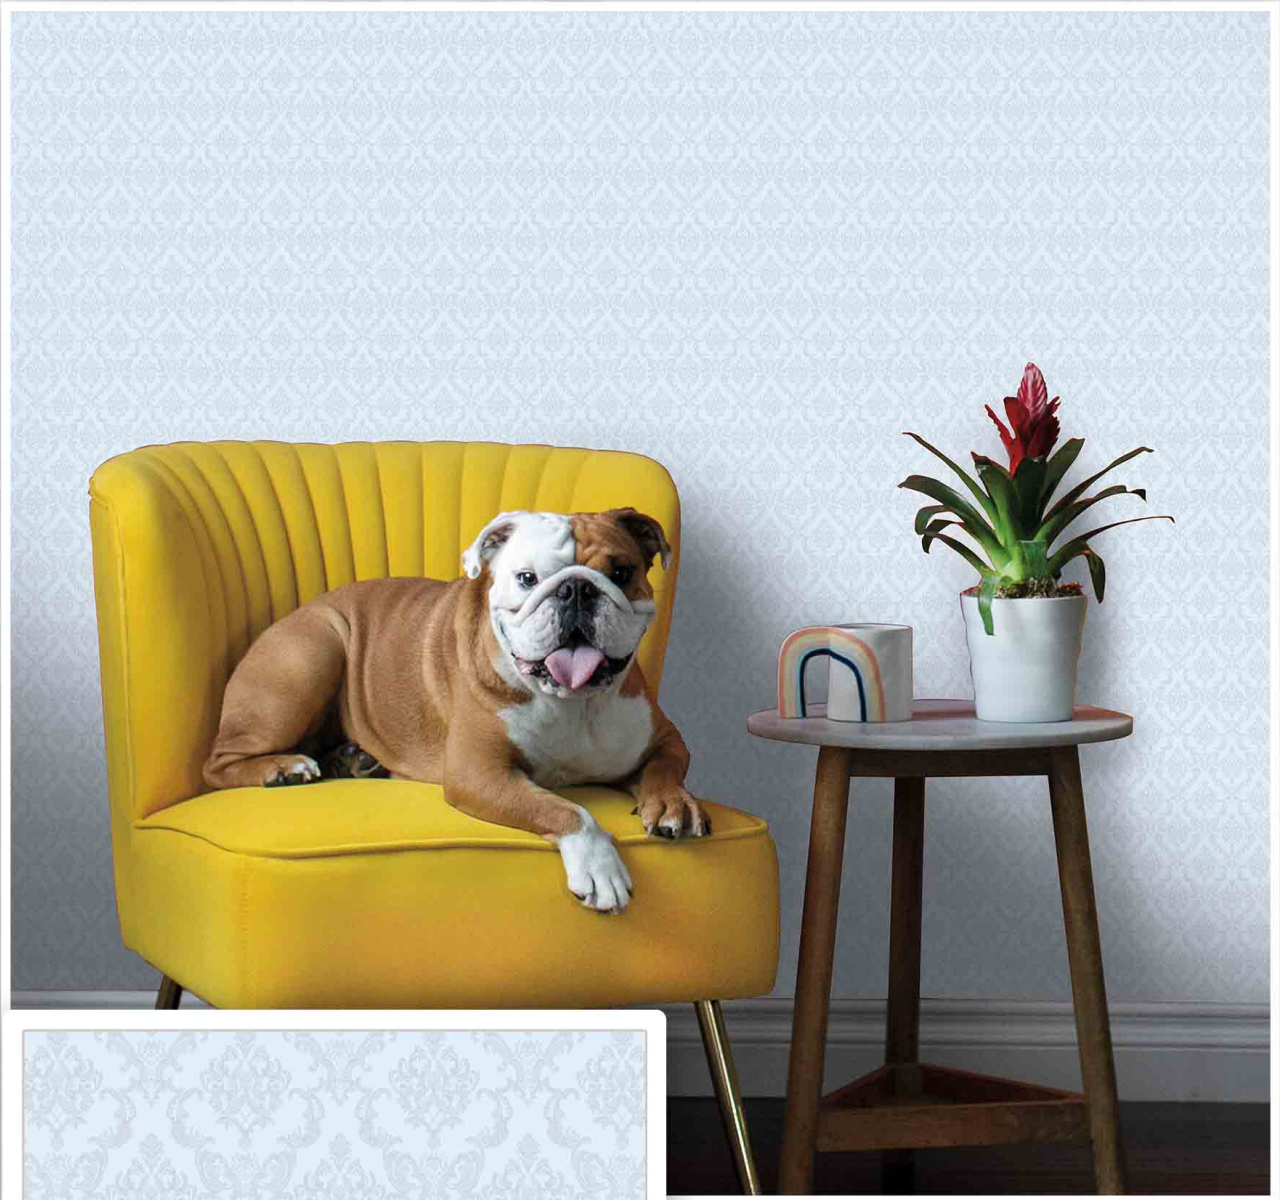

MADE IN KOREA

STC®
WALLPAPER

NX-08