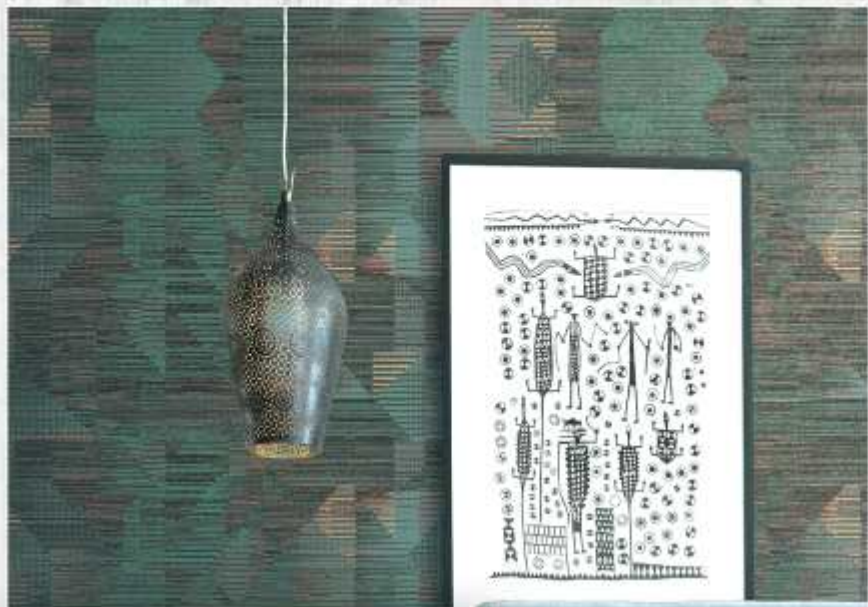

STC®
WALLPAPER

SN-02