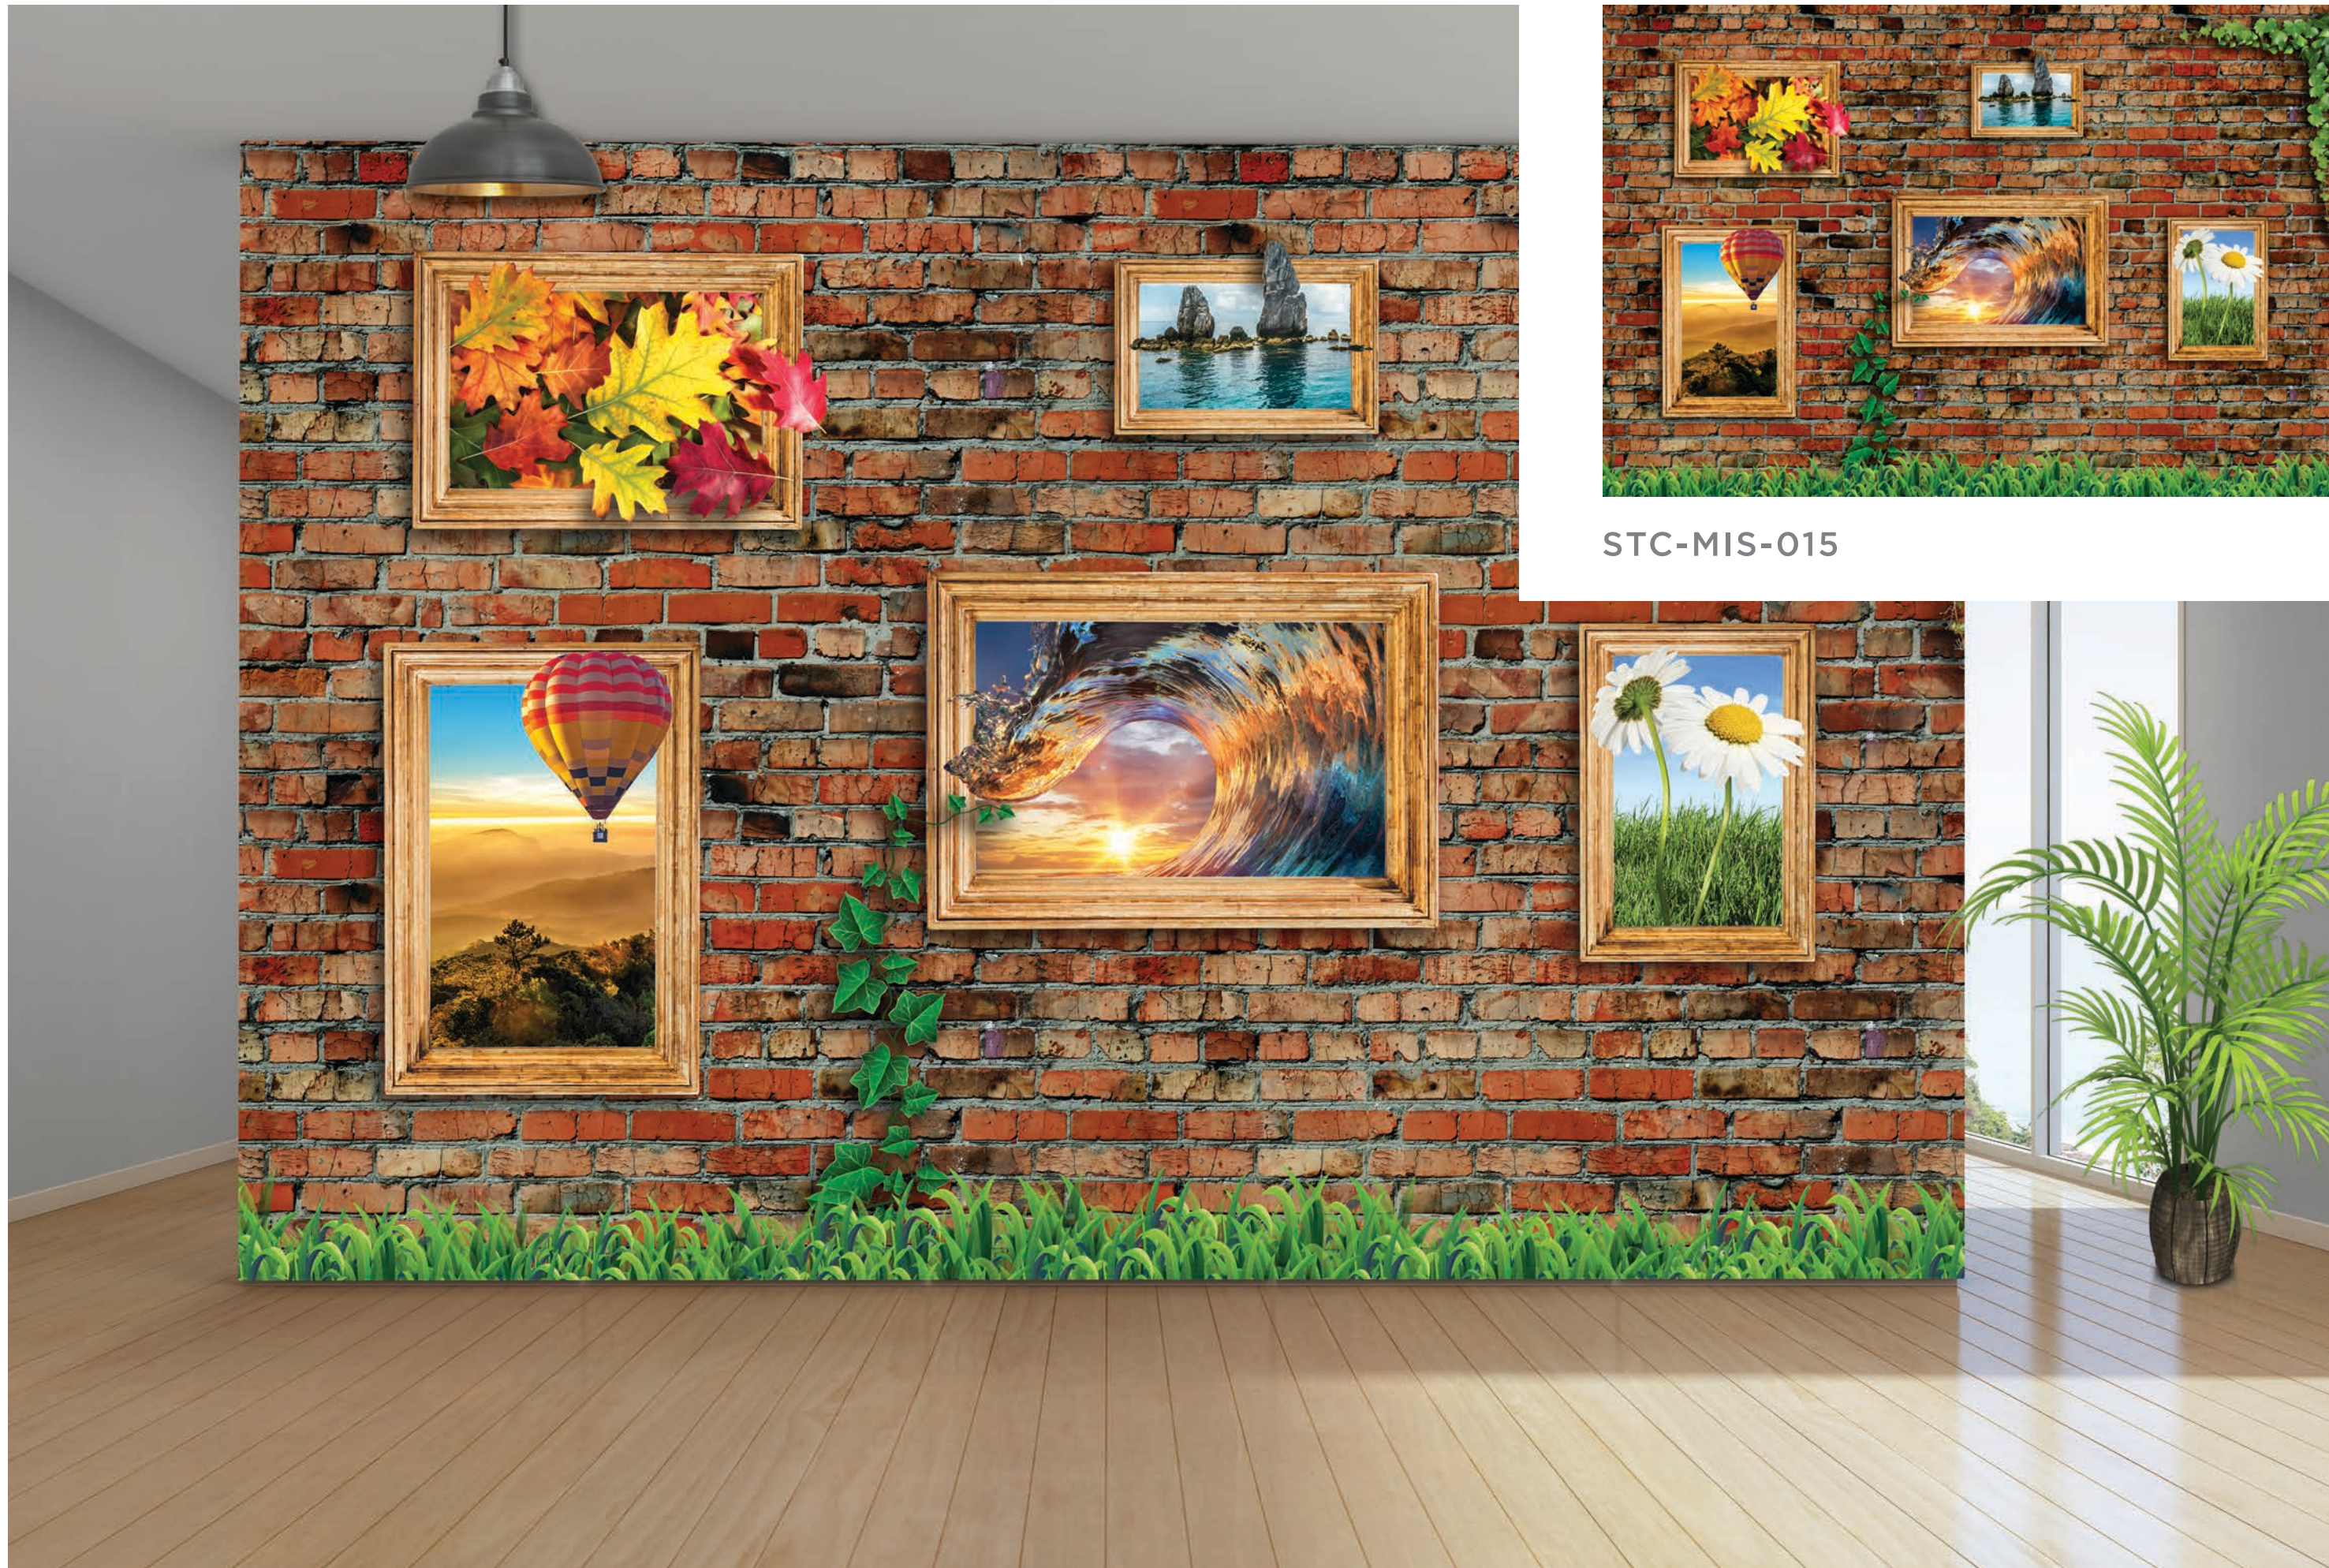

VOGUE

CUSTOMISED WALLCOVERINGS

STC

CREATIVE ART

MISCELLANEOUS

STC-MIS-001

All images are also available in monochrome, black & white and mirrored. There might be slight variation in colours in actual print.

STC-MIS-009

STC-MIS-010

STC-MIS-011

STC-MIS-012

STC-MIS-013

STC-MIS-014

STC-MIS-015

All images are also available in monochrome, black & white and mirrored. There might be slight variation in colours in actual print.